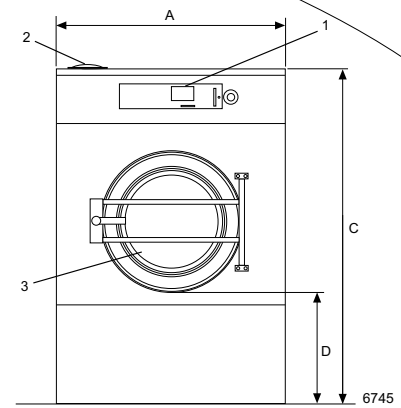

Front W4280X, W4350X