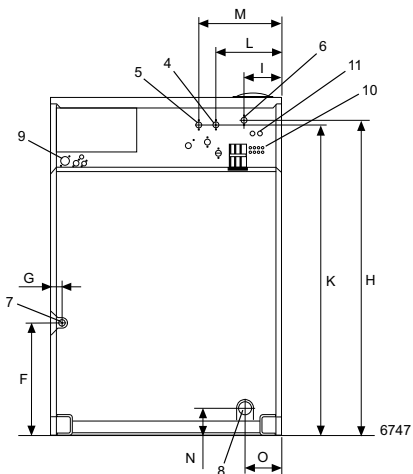

Electrical connections*			W4280X	W4350X	W4600X
Heating	Voltage				
EI.	230V 3AC 50/60Hz	kW(A)	-	25(63)	40.3(80)
	400-415V 3N AC 50Hz	kW(A)	-	25(50)	40.8(63)
Steam or non-heated	208-240V 1AC 50/60Hz		kW(A)	1.5(16)	2.5(16)
	230V 3AC 50/60Hz	kW(A)	-	-	2.1(10)
	400-415V 3AC 50Hz	kW(A)	-	-	2.8(10)
Water and steam connection					
Water valves	DN/inch		20/ 3/4	20/ 3/4	25/1
Rec. water pressure	kPa		200-600	200-600	200-600
Capacity at 300 kPa	l/min		60	60	110
Drain valve	Ø mm/inc		75/3	75/3	75/3
Steam valve	DN/inch		15/ 1/2	15/ 1/2	20/ 3/4
Rec. steam pressure	kPa		300-600	300-600	300-600
Floor requirements					
Frequency of the dynamic force	Hz		13	10.8	10.5
Max floor load at extraction	kN		5 ± 11.5	6.5 ± 14	9 ± 22
Heat emission					
% of installed power, max			5	5	5
Shipping data					
Weight	net, kg		380	560	775
Dimensions					
A	Width		935	1085	1145
B	Depth		970	1105	1185
C	Height		1455	1570	1670
D			515	530	600
E			120	120	120
F			400	525	800
G			55	55	65
H			1365	1465	1585
I			230	185	305
K			1325	1445	1540
L			315	315	75
M			395	395	215
N			120	120	105
O			170	190	570
P			-	-	1390
R			-	-	50

1 Control panel	6 Cold or hot water (optional for W4600X)
2 Soap box (only W4280X, W4350X)	7 Steam connection
2A Soap box (only W4600X)	8 Drain
3 Door opening ø410 (W4280X), ø535 (W4350X, W4600X)	9 Electrical connection
4 Cold water	10 Liquid detergent supply
5 Hot water	11 Water reuse

* Other voltages available, see installation manual

Rear side W4280X, W4350X