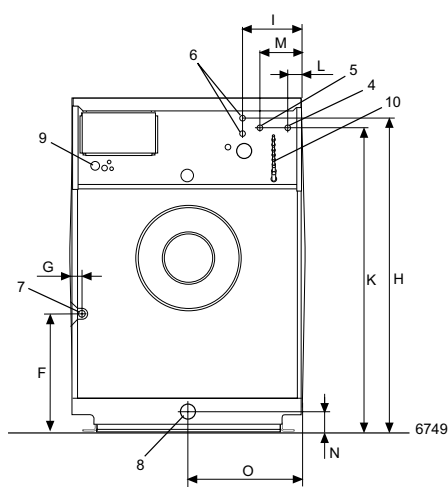

Rear side W4600X