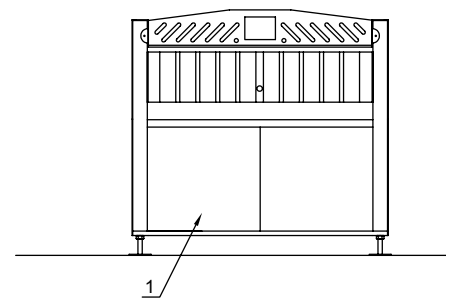

Towel folder 1.3

Images shown are a representation of the product only and variations may occur.

Features and benefits

- 3 length folds making a French fold combined with 1 or 2 cross folds or a French cross fold which enables to fold any kind of towel
- Ergonomics and user-friendly Electrolux control panel for quick and easy program changes
- Folded items are sorted and dropped on three separate conveyors, and returned to the operator for a perfect ergonomic working situation
- Maximum item width is 1200 mm and maximum towel length can be up to 1800 mm
- Fixed speed of 52 m/min for a high production

Main options

- Conveyors can exit to the right or to the left to perfectly match the laundry set up
- The final conveyor can return the linen to the operator or to the back for a straight forward flow

Electrical and pneumatic connections	
Electrical connection	400V 3N AC 50 Hz 4 kW 16 A
Pneumatic connection	ø 1/2" with 6 bar pressure
Pneumatic consumption	6 l per item
Shipping data	
	net, kg
	1200
	crated, kg
	1250
Dimensions in mm	
A	Width
	2100
B	Depth
	3800
C	Height
	1300
D	
	1050
E	
	716
F	
	110
G	
	783
H	
	3000
I	
	1240
J	
	1458
K	
	546