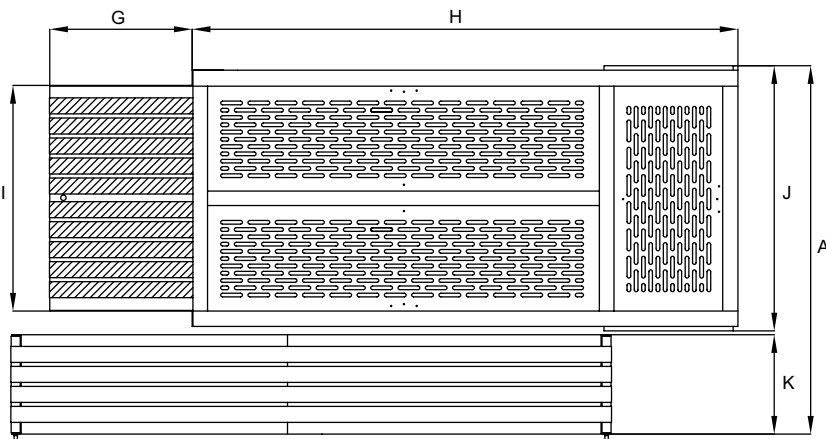

Towel folder 1.3

Images shown are a representation of the product only and variations may occur.

Features and benefits

- 3 length folds making a French fold combined with 1 or 2 cross folds or a French cross fold which enables to fold any kind of towel
- Ergonomics and user-friendly Electrolux control panel for quick and easy program changes
- Folded items are sorted and dropped on three separate conveyors, and returned to the operator for a perfect ergonomic working situation
- Maximum item width is 1200 mm and maximum towel length can be up to 1800 mm
- Fixed speed of 52 m/min for a high production

Main options

- Conveyors can exit to the right or to the left to perfectly match the laundry set up
- The final conveyor can return the linen to the operator or to the back for a straight forward flow

Electrical and pneumatic connections	
Electrical connection	400V 3N AC 50 Hz 4 kW 16 A
Pneumatic connection	ø 1/2" with 6 bar pressure
Pneumatic consumption	6 l per item
Shipping data	
	net, kg
	1200
	crated, kg
	1250
Dimensions in mm	
A	Width
	2100
B	Depth
	3800
C	Height
	1300
D	
	1050
E	
	716
F	
	110
G	
	783
H	
	3000
I	
	1240
J	
	1458
K	
	546