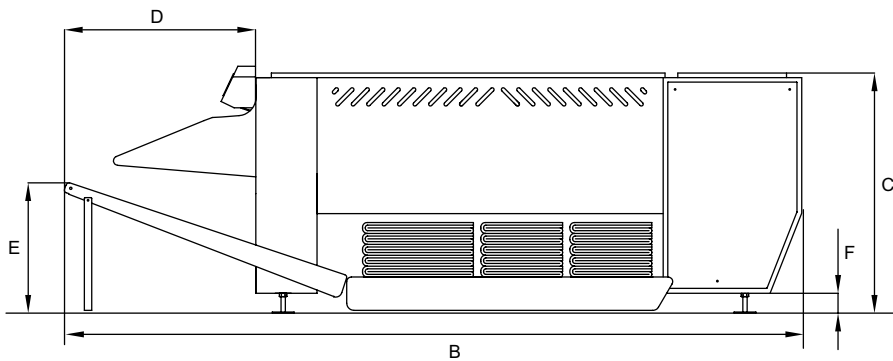

Towel folder 1.3

Images shown are a representation of the product only and variations may occur.

Features and benefits

- 3 length folds making a French fold combined with 1 or 2 cross folds or a French cross fold which enables to fold any kind of towel
- Ergonomics and user-friendly Electrolux control panel for quick and easy program changes
- Folded items are sorted and dropped on three separate conveyors, and returned to the operator for a perfect ergonomic working situation
- Maximum item width is 1200 mm and maximum towel length can be up to 1800 mm
- Fixed speed of 52 m/min for a high production

Main options

- Conveyors can exit to the right or to the left to perfectly match the laundry set up
- The final conveyor can return the linen to the operator or to the back for a straight forward flow

Electrical and pneumatic connections	
Electrical connection	400V 3N AC 50 Hz 4 kW 16 A
Pneumatic connection	ø 1/2" with 6 bar pressure
Pneumatic consumption	6 l per item
Shipping data	
	net, kg
	1200
	crated, kg
	1250
Dimensions in mm	
A	Width
	2100
B	Depth
	3800
C	Height
	1300
D	
	1050
E	
	716
F	
	110
G	
	783
H	
	3000
I	
	1240
J	
	1458
K	
	546