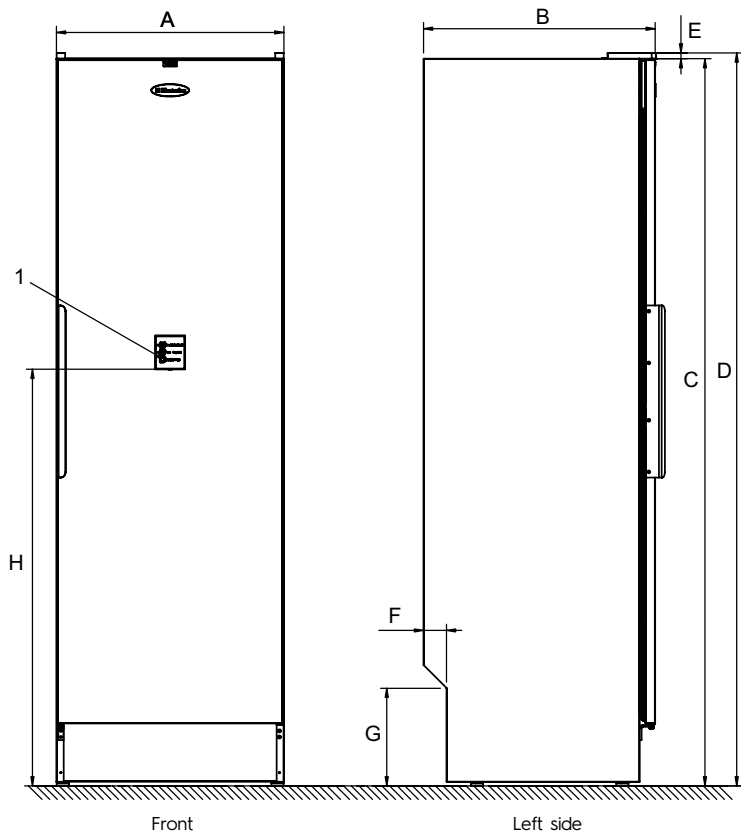

Electrical connection		TS560
Voltage		
230V 1AC 50-60 Hz kW(A)		1.5(10)
Connections		
Outlet	∅ mm	100
Evacuated air quantity	m³/h	50
Sound level		
Airborne sound level*	dB(A)	48
Weight		
	netto kg	56
Dimensions in mm		
A	Width	600
B	Depth	606
C	Height	1901
D		1915
E		15
F		60
G		255
H		1089
I		300
J		100
1 Operating panel		
2 Air outlet**		

Colour of front and side panels:
blue (NCS S2050-R90B), (RAL 250 6030)
light grey (NCS S3005-R80B), (RAL 260 7005)

* Acoustically tested with full load

** Connected with supplied drive interruption and hose