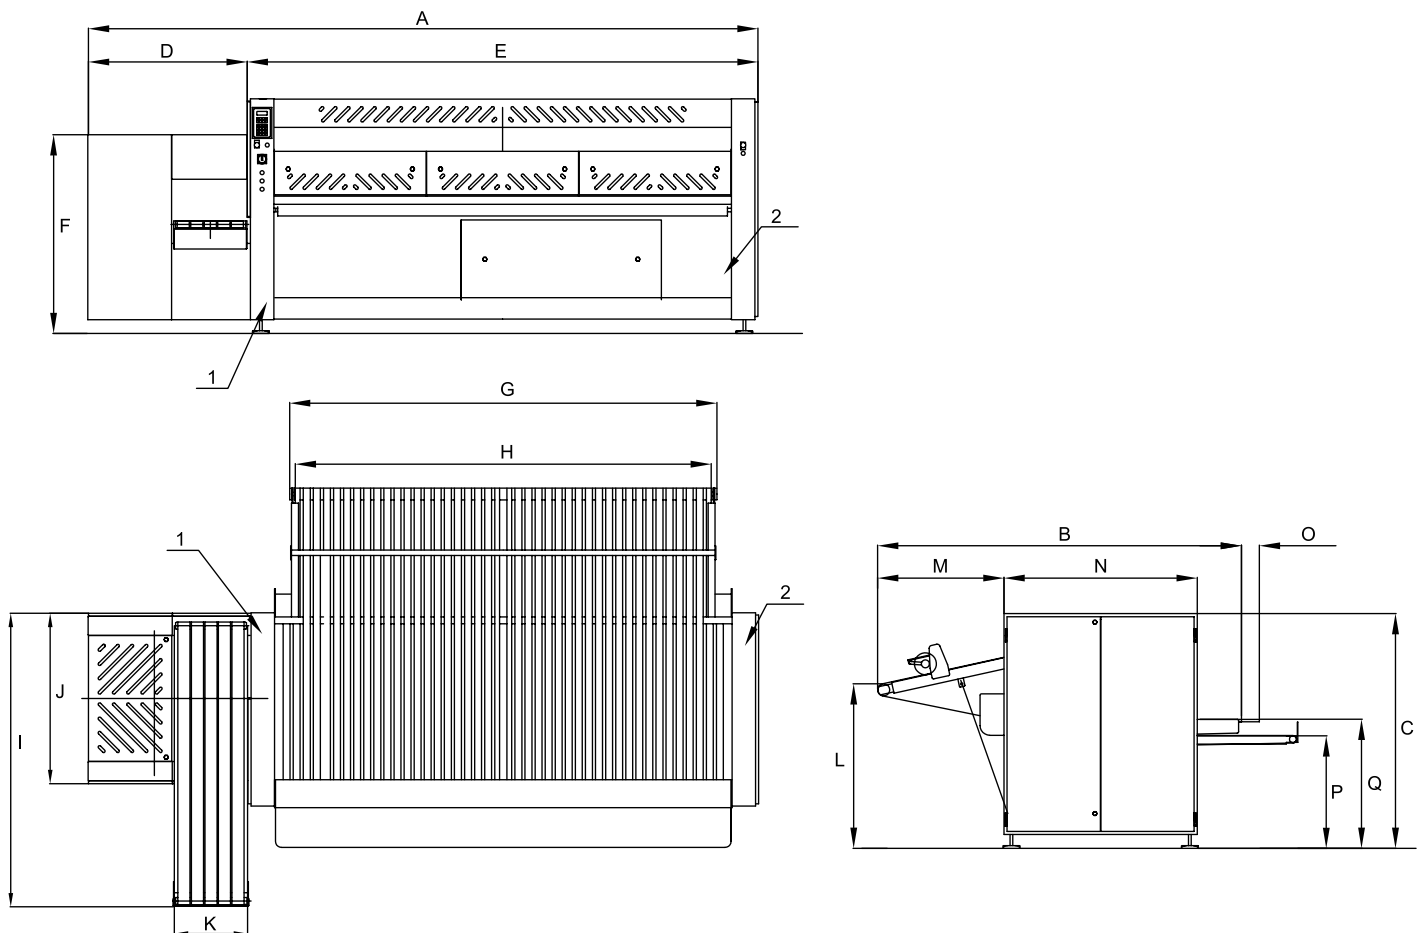

Electrical and pneumatic connections		
Electrical connection	400V 3N AC 50 Hz 2 kW 10 A	
Pneumatic connection	∅ 8 mm with 7 bar pressure	
Pneumatic consumption	12 l per item	
Shipping data		
	net, kg	
	2000	
	crated, kg	
	2050	
Dimensions in mm		
A	Width	4850
B	Depth	2300
C	Height	2150
D		1151
E		3700
F		1440
G		3095
H		3000
I		2126
J		1234
K		530
L		800-1200
M		915
N		1400
O		130
P		816
Q		935

Average data. Crated weight/shipping volume depends on configuration.
Please contact logistics for exact measures.